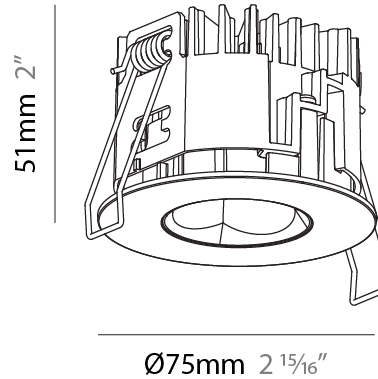

GENERAL

Series: Oiko Pro Round
Subseries: Oiko Pro Round Fixed
Brand: Prolicht
Division: Architectural
Mounting Type: Recessed
Mounting Location: Ceiling
Subcategory: Downlight

PHYSICAL

Shape: Round
Diameter (mm): 75
Diameter (in): 2 15/16
Height (mm): 51
Height (in): 2
Ceiling Thickness (mm): 1 - 25
Ceiling Thickness (in): 1/16 - 1 3/16
Min. Recessing Depth (mm): 55
Min. Recessing Depth (in): 2 3/16
Light Distribution: Direct
Diffuser: Lens Pack - Spread Lens / Linear Spread Lens / Honeycomb Louver
Fixture Finish: SSR / BKV / CWI / CRY / HAB / UFT / ITA / RUA / FTG / MYG / LOD / PUS / FRO / FUP / KIA / POP / BLS / SPG / MEY / GOH / GUM / CHC / COM / ABZ / JAG / OBR / MOS / ROR
Fixture Material: Aluminum Die Cast
Cut-out Measurements: 68mm / 2 11/16" Diameter

ELECTRICAL

Lamp Type: LED (Zhaga Standard)
Input Wattage (W): 14
Total Output Wattage (W): 12.7
Dimming: Dali Dimming
Driver Included: No
Driver Location: Recessed Housing
Driver Type: Constant Current - Universal (120Vac only for DALI driver)
Driver Class: Class 2
Input Voltage (V): 120 - 277
Constant Current (MA): 700

LED

Color Temperature (°K): 2700-6500 Tunable White
Max. Delivered Lumen (lm): 1240
Nominal Lumen (lm): 1460
CRI: >93 CRI
Lamp Life (hrs): 50000
Special LEDs offerings: Tunable White

OPTICAL

Reflector°: 52
Adjustability: Fixed

RATINGS AND CERTIFICATIONS

Certified By: Certified for North American Standards
IP rating: IP20