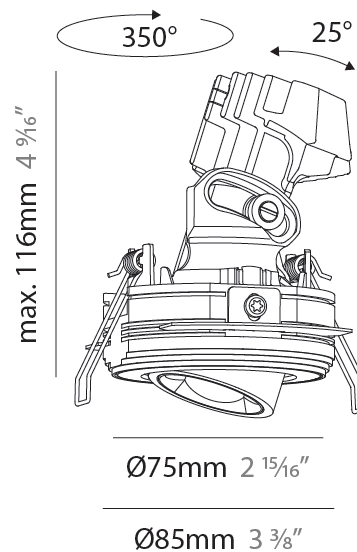

PHYSICAL

Shape: Round
Diameter (mm): 75
Diameter (in): 2 ¹⁵/₁₆
Height (mm): 116
Height (in): 4 ⁹/₁₆
Ceiling Thickness (mm): 10 / 12.5 / 15 / 25
Ceiling Thickness (in): 3/8 or 1/2 or 9/16 or 1
Min. Recessing Depth (mm): 125
Min. Recessing Depth (in): 4 ¹⁵/₁₆
Light Distribution: Direct
Diffuser: Lens Pack - Spread Lens / Linear Spread Lens / Honeycomb Louver
Fixture Finish: SSR / BKV / CWI / CRY / HAB / UFT / ITA / RUA / FTG / MYG / LOD / PUS / FRO / FUP / KIA / POP / BLS / SPG / MEY / GOH / GUM / CHC / COM / ABZ / JAG / OBR / MOS / ROR
Fixture Material: Aluminum Die Cast
Cut-out Measurements: D. 86mm / 3 3/8"

ELECTRICAL

Lamp Type: LED (Zhaga Standard)
Input Wattage (W): 14
Total Output Wattage (W): 12.7
Dimming: Dali Dimming
Driver Included: No
Driver Location: Recessed Housing
Driver Type: Constant Current - Universal (120Vac only for DALI driver)
Driver Class: Class 2
Input Voltage (V): 120 - 277
Constant Current (MA): 700

LED

Number of LEDs: 1
Color Temperature (°K): 2700-6500 Tunable White
Max. Delivered Lumen (lm): 1129
Nominal Lumen (lm): 1460
CRI: >90 CRI
Lamp Life (hrs): 50000
Special LEDs offerings: Tunable White

OPTICAL

Reflector°: 36
Adjustability: Rotational 350° / Tilt 25°

RATINGS AND CERTIFICATIONS

Certified By: Certified for North American Standards
IP rating: IP20