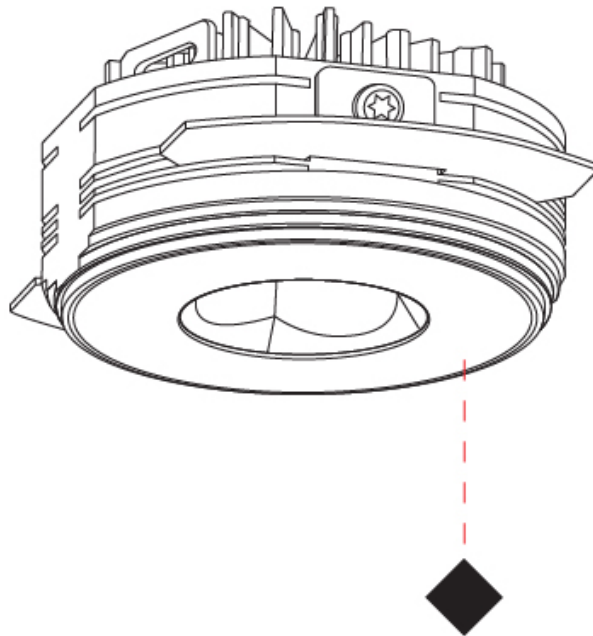

OIKO PRO ROUND FIXED TRIMLESS

A35880-

PROJECT	_____
TYPE	_____
SPECIFIER	_____
QUANTITY	_____
DATE	_____