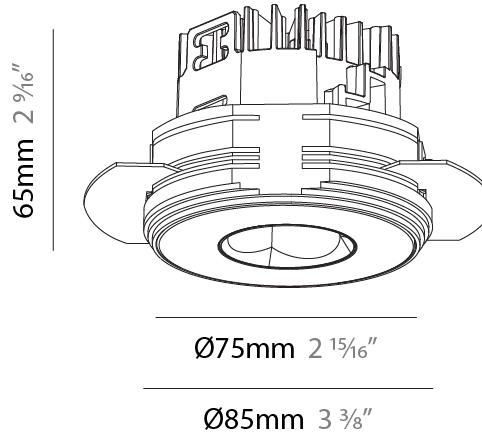

PHYSICAL

Shape: Round
Diameter (mm): 75
Diameter (in): 2 ¹⁵/₁₆
Height (mm): 65
Height (in): 2 ⁹/₁₆
Ceiling Thickness (mm): 10 / 12.5 / 15 / 25
Ceiling Thickness (in): 3/8 or 1/2 or 9/16 or 1
Min. Recessing Depth (mm): 70
Min. Recessing Depth (in): 2 ³/₄
Light Distribution: Direct
Diffuser: Lens Pack - Spread Lens / Linear Spread Lens / Honeycomb Louver
Fixture Finish: SSR / BKV / CWI / CRY / HAB / UFT / ITA / RUA / FTG / MYG / LOD / PUS / FRO / FUP / KIA / POP / BLS / SPG / MEY / GOH / GUM / CHC / COM / ABZ / JAG / OBR / MOS / ROR
Fixture Material: Aluminum Die Cast
Cut-out Measurements: 68mm / 2 11/16" Diameter

ELECTRICAL

Lamp Type: LED (Zhaga Standard)
Input Wattage (W): 15
Total Output Wattage (W): 13.6
Dimming: Tri-Mode (Non-Dimming and Phase Dimming (120Vac only) and 0-10V Dimming)
Driver Included: No
Driver Location: Recessed Housing
Driver Type: Constant Current - Universal
Driver Class: Class 2
Input Voltage (V): 120 - 277
Constant Current (MA): 350

LED

Color Temperature (°K): 2700 / 3000 / 3500 / 4000
Max. Delivered Lumen (lm): 1295 / 1377 / 1442 / 1455
Nominal Lumen (lm): 1566 / 1665 / 1743 / 1759
CRI: >90 CRI
Lamp Life (hrs): 50000

OPTICAL

Reflector°: 34
Adjustability: Fixed

RATINGS AND CERTIFICATIONS

Certified By: Certified for North American Standards
IP rating: IP20